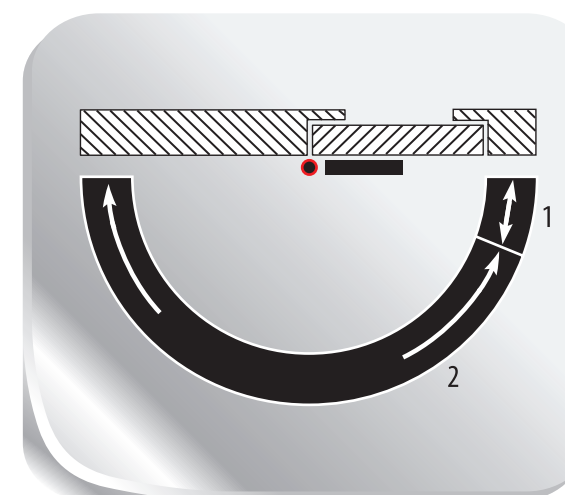

ATENA[®]
THE PRIDE OF EVERY DOOR

ATENA 980 | Exposed Door Closer

Specifications & Features

Closing Force - Spring Strength (EN)		Fixed Size from 2 to 4		
Application:		Non Handed		
Standard Installation Door Width		850mm to 1100mm		
Maximum Door Weight		80kg		
Arm Type - Standard		Snap On		
Closing Speed Angle		15° - 180° degrees. Adjustable by valve		
Latching Speed Angle		0° - 15° degrees. Adjustable by valve		
Door Opening Angle		180° degree		
Back Check		Optional / Adjustable		
Slide Arm Option		Optional		
Hold Open by Project Arm		Optional		
Hold Open by Slide Arm		Optional		
Finish:		Standard Silver (Oven Process) Optional: White, Dark Brown and Gold		
Dimension in mm	Length	207mm		
	Height	55mm		
	Projection	40mm		
Technical Data		EN2	EN3	EN4
Maximum Door Width		850	950	1100
Maximum Door Weight		35	60	80

Dimension Layout

Standard Mount
(Pull Side)

Top Jamb
(Push Side)

Adjustable Closing and Latching Speed

- 1. 0° to 15° Latching Speed
- 2. 15° to 180° Closing Speed

Hold-Open (Optional)

- 1. 0° to 15° latching speed
- 2. Optional hold open arm
Hold open range up to 150°