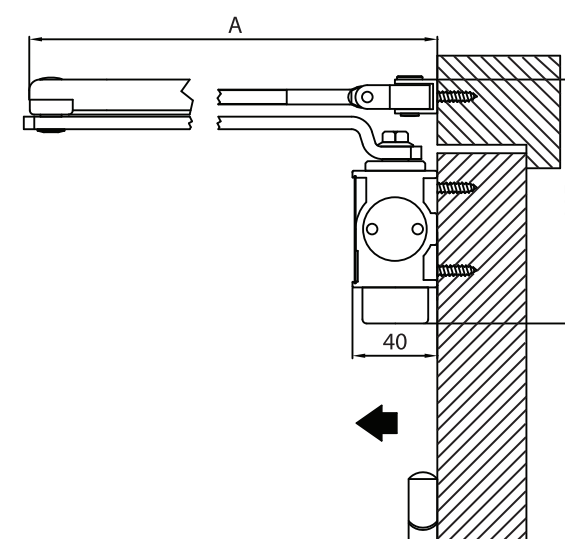

ATENA[®]
THE PRIDE OF EVERY DOOR

ATENA 980 | Exposed Door Closer

Specifications & Features

Closing Force - Spring Strength (EN)		Fixed Size from 2 to 4		
Application:		Non Handed		
Standard Installation Door Width		850mm to 1100mm		
Maximum Door Weight		80kg		
Arm Type - Standard		Snap On		
Closing Speed Angle		15° - 180° degrees. Adjustable by valve		
Latching Speed Angle		0° - 15° degrees. Adjustable by valve		
Door Opening Angle		180° degree		
Back Check		Optional / Adjustable		
Slide Arm Option		Optional		
Hold Open by Project Arm		Optional		
Hold Open by Slide Arm		Optional		
Finish:		Standard Silver (Oven Process) Optional: White, Dark Brown and Gold		
Dimension in mm	Length	207mm		
	Height	55mm		
	Projection	40mm		
Technical Data		EN2	EN3	EN4
Maximum Door Width		850	950	1100
Maximum Door Weight		35	60	80

Dimension Layout

Standard Mount
(Pull Side)

Top Jamb
(Push Side)

Adjustable Closing and Latching Speed

- 1. 0° to 15° Latching Speed
- 2. 15° to 180° Closing Speed

Hold-Open (Optional)

- 1. 0° to 15° latching speed
- 2. Optional hold open arm
Hold open range up to 150°