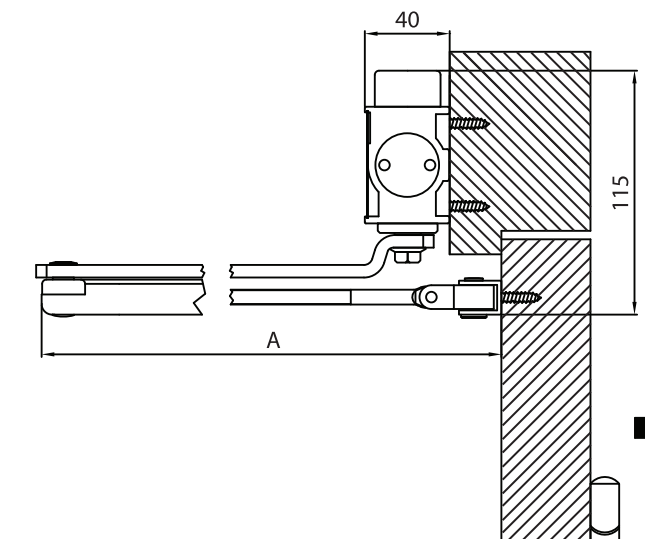

ATENA[®]
THE PRIDE OF EVERY DOOR

ATENA 980 | Exposed Door Closer

Specifications & Features

Closing Force - Spring Strength (EN)		Fixed Size from 2 to 4		
Application:		Non Handed		
Standard Installation Door Width		850mm to 1100mm		
Maximum Door Weight		80kg		
Arm Type - Standard		Snap On		
Closing Speed Angle		15° - 180° degrees. Adjustable by valve		
Latching Speed Angle		0° - 15° degrees. Adjustable by valve		
Door Opening Angle		180° degree		
Back Check		Optional / Adjustable		
Slide Arm Option		Optional		
Hold Open by Project Arm		Optional		
Hold Open by Slide Arm		Optional		
Finish:		Standard Silver (Oven Process) Optional: White, Dark Brown and Gold		
Dimension in mm	Length	207mm		
	Height	55mm		
	Projection	40mm		
Technical Data		EN2	EN3	EN4
Maximum Door Width		850	950	1100
Maximum Door Weight		35	60	80

Dimension Layout

Standard Mount
(Pull Side)

Top Jamb
(Push Side)

Adjustable Closing and Latching Speed

- 1. 0° to 15° Latching Speed
- 2. 15° to 180° Closing Speed

Hold-Open (Optional)

- 1. 0° to 15° latching speed
- 2. Optional hold open arm
Hold open range up to 150°