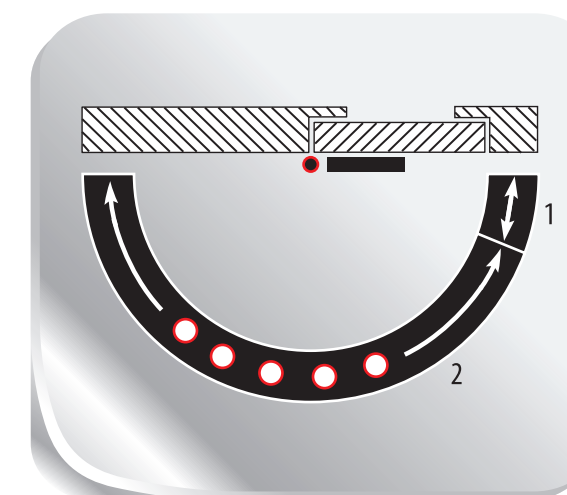

ATENA[®]
THE PRIDE OF EVERY DOOR

ATENA 980 | Exposed Door Closer

Specifications & Features

Closing Force - Spring Strength (EN)		Fixed Size from 2 to 4		
Application:		Non Handed		
Standard Installation Door Width		850mm to 1100mm		
Maximum Door Weight		80kg		
Arm Type - Standard		Snap On		
Closing Speed Angle		15° - 180° degrees. Adjustable by valve		
Latching Speed Angle		0° - 15° degrees. Adjustable by valve		
Door Opening Angle		180° degree		
Back Check		Optional / Adjustable		
Slide Arm Option		Optional		
Hold Open by Project Arm		Optional		
Hold Open by Slide Arm		Optional		
Finish:		Standard Silver (Oven Process) Optional: White, Dark Brown and Gold		
Dimension in mm	Length	207mm		
	Height	55mm		
	Projection	40mm		
Technical Data		EN2	EN3	EN4
Maximum Door Width		850	950	1100
Maximum Door Weight		35	60	80

Dimension Layout

Standard Mount
(Pull Side)

Top Jamb
(Push Side)

Adjustable Closing and Latching Speed

- 1. 0° to 15° Latching Speed
- 2. 15° to 180° Closing Speed

Hold-Open (Optional)

- 1. 0° to 15° latching speed
- 2. Optional hold open arm
Hold open range up to 150°