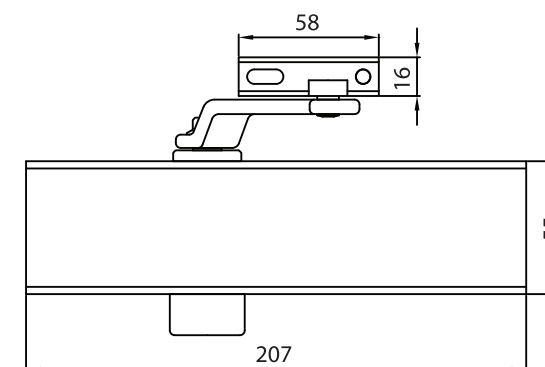

ATENA[®]
THE PRIDE OF EVERY DOOR

ATENA 980 | Exposed Door Closer

Specifications & Features

Closing Force - Spring Strength (EN)		Fixed Size from 2 to 4		
Application:		Non Handed		
Standard Installation Door Width		850mm to 1100mm		
Maximum Door Weight		80kg		
Arm Type - Standard		Snap On		
Closing Speed Angle		15° - 180° degrees. Adjustable by valve		
Latching Speed Angle		0° - 15° degrees. Adjustable by valve		
Door Opening Angle		180° degree		
Back Check		Optional / Adjustable		
Slide Arm Option		Optional		
Hold Open by Project Arm		Optional		
Hold Open by Slide Arm		Optional		
Finish:		Standard Silver (Oven Process) Optional: White, Dark Brown and Gold		
Dimension in mm	Length	207mm		
	Height	55mm		
	Projection	40mm		
Technical Data		EN2	EN3	EN4
Maximum Door Width		850	950	1100
Maximum Door Weight		35	60	80

Dimension Layout

Standard Mount
(Pull Side)

Top Jamb
(Push Side)

Adjustable Closing and Latching Speed

- 1. 0° to 15° Latching Speed
- 2. 15° to 180° Closing Speed

Hold-Open (Optional)

- 1. 0° to 15° latching speed
- 2. Optional hold open arm
Hold open range up to 150°